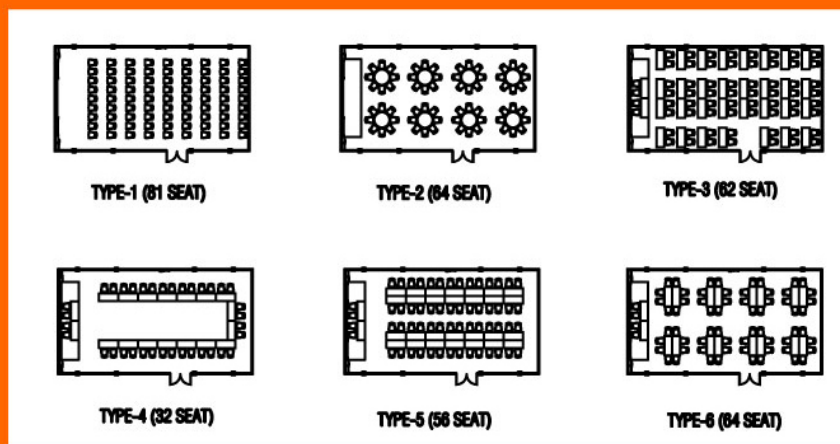

Website : www.unicograndsandara.com

Phetchaburi Room

Hua Hin Room

Cha - Am Room

Room Dimensions & Seating Capacity

Room Name	Square Meter	Dimensions (Meter)	Hight (Meter)	Banquet	Theater	Cocktail	Classroom	U-Shape	Conference
Phetchaburi Room	65	7.90 x 8.20	3.15	40	50	50	40	20	30
Hua Hin Room	115	7.90 x 14.80	3.15	80	100	100	75	40	60
Cha Am Room	187	12.70 x 15.20	4	120	150	150	120	80	90