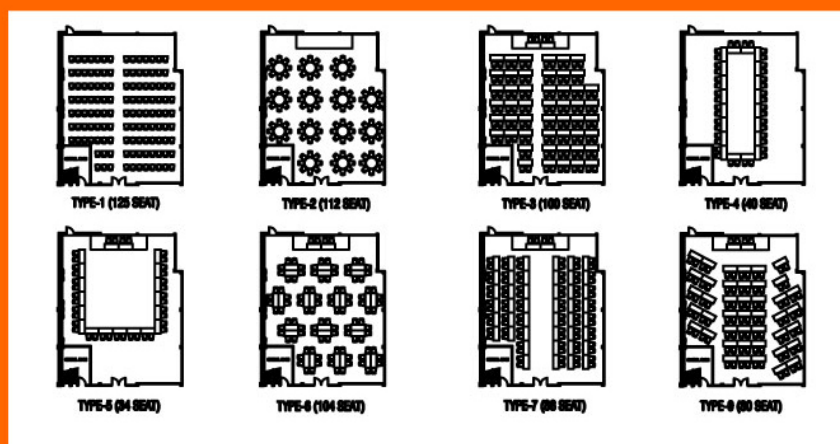

Website : www.unicograndsandara.com

Phetchaburi Room

Hua Hin Room

Cha - Am Room

Room Dimensions & Seating Capacity

Room Name	Square Meter	Dimensions (Meter)	Hight (Meter)	Banquet	Theater	Cocktail	Classroom	U-Shape	Conference
Phetchaburi Room	65	7.90 x 8.20	3.15	40	50	50	40	20	30
Hua Hin Room	115	7.90 x 14.80	3.15	80	100	100	75	40	60
Cha Am Room	187	12.70 x 15.20	4	120	150	150	120	80	90