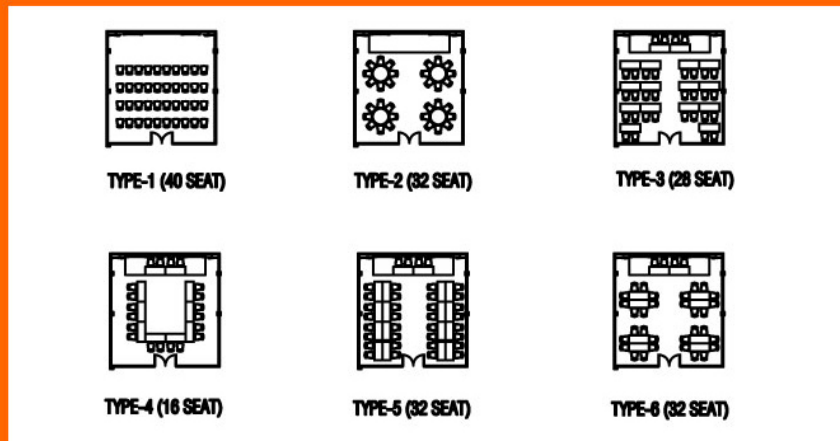

Website : www.unicograndsandara.com

Phetchaburi Room

Hua Hin Room

Cha - Am Room

Room Dimensions & Seating Capacity

Room Name	Square Meter	Dimensions (Meter)	Hight (Meter)	Banquet	Theater	Cocktail	Classroom	U-Shape	Conference
Phetchaburi Room	65	7.90 x 8.20	3.15	40	50	50	40	20	30
Hua Hin Room	115	7.90 x 14.80	3.15	80	100	100	75	40	60
Cha Am Room	187	12.70 x 15.20	4	120	150	150	120	80	90